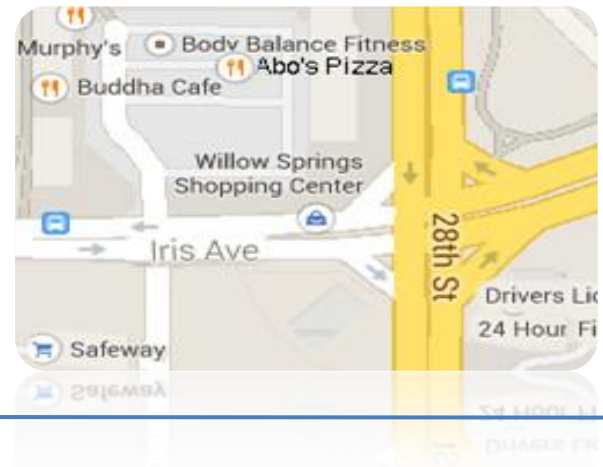

Please Print These Directions

Boulder Therapeutics: Boulder Offices & Superior

Boulder-30th St (Main Office): 303-444-1171

1800 30th Street, Suite #215 Boulder, CO 80301
(in Pace/West Physical Therapy)

Located off 30th Street in the Crossroads Gardens Building (just East of the Sussex One Bldg in the shared parking lot). Entrance is the 1st driveway North of the Jiffy Lube station between Arapahoe & Walnut. Drive over the speed bumps, turn right behind the 4 story Sussex One bldg and then left to park under the Crossroads Gardens building in the garage. Use the stairwell or elevator in the center of the garage. The building is across from the 29th Street Mall. We are to the left in #215 w/Pace PT. (This is a little tricky to find).

N. Boulder-Iris/28th (in Body Balance): 303-444-1171

2749 Iris Avenue, Boulder, CO 80304
(in Body Balance Fitness)

Located on the NW corner of 28th & Iris in the Willow Springs Shopping Center. Look for the Body Balance sign between Murphy's pub & Abo's Pizza. Enter thru the red door on the ground floor, #2749. Our logo and sign are next to the door.

Superior Office (in Impact Sports): 303-467-2288

One Superior Drive, Unit B Superior CO, 80027
(in Impact Sports Performance)

Exit Hwy 36 toward Superior on McCaslin Blvd. Pass Marshall Rd and make your first LEFT at the traffic circle after the light. (If Superior Dr. is under construction, use the service road near the start of the circle.) We're part of the Sports Stable, Boulder Valley Ice and Impact Sports. Our building entrance is on the Left of the drop-off circle w/Impact Sports. Join us upstairs when you enter. This new road isn't on Google maps yet.